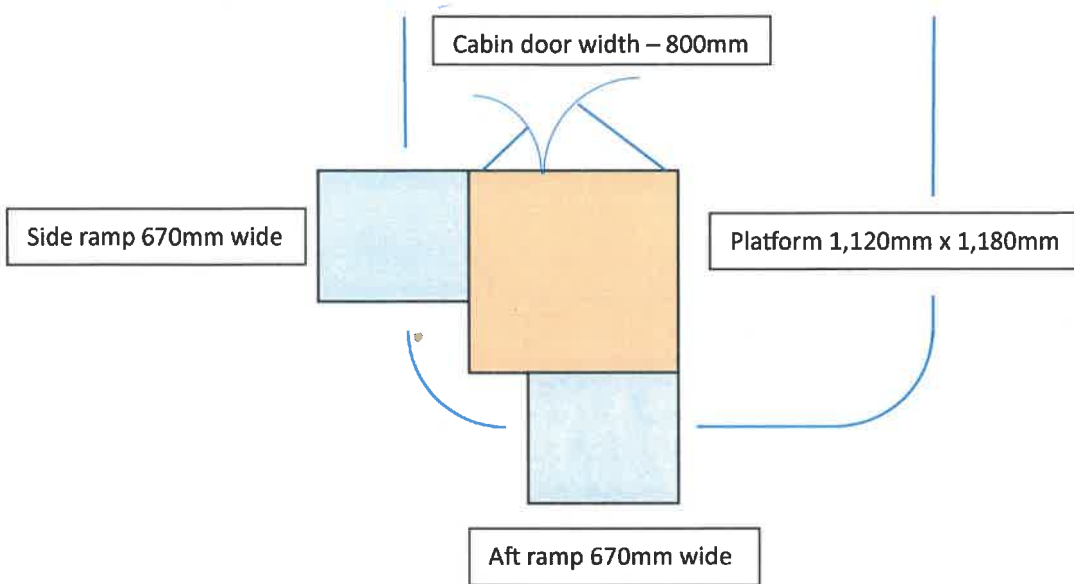

# Motor cruiser platform lift dimensions

## White Admiral – max weight on lift 200kg