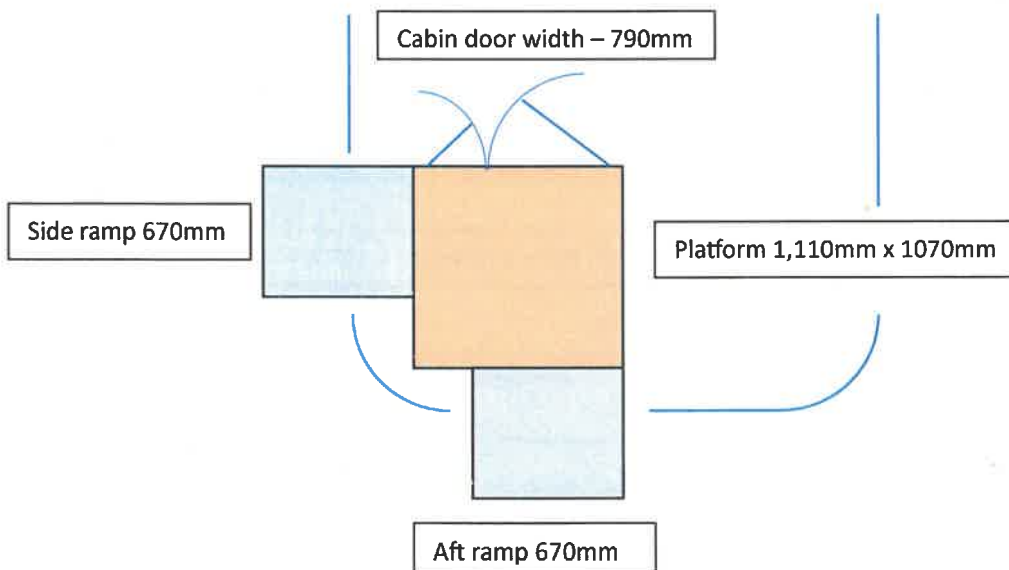

Maureen Kenyon – max weight on lift 200kg