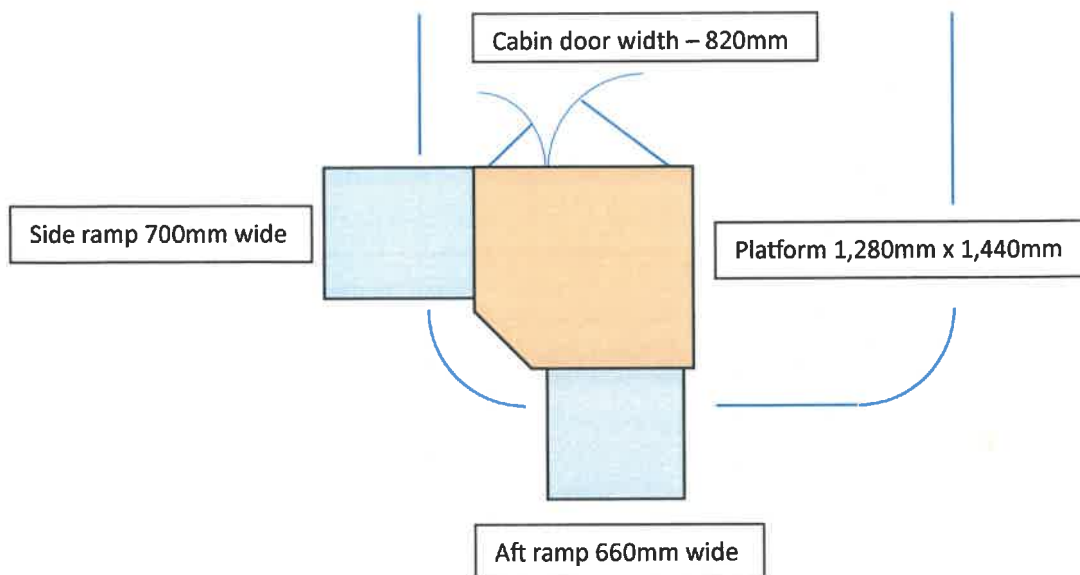

Nancy Bee – max weight on lift 200kg

Hazel – max weight on lift 300kg

Please note these are the maximum dimensions allowing wheelchair access on and off the ramps
(Not to scale, diagrammatic only)