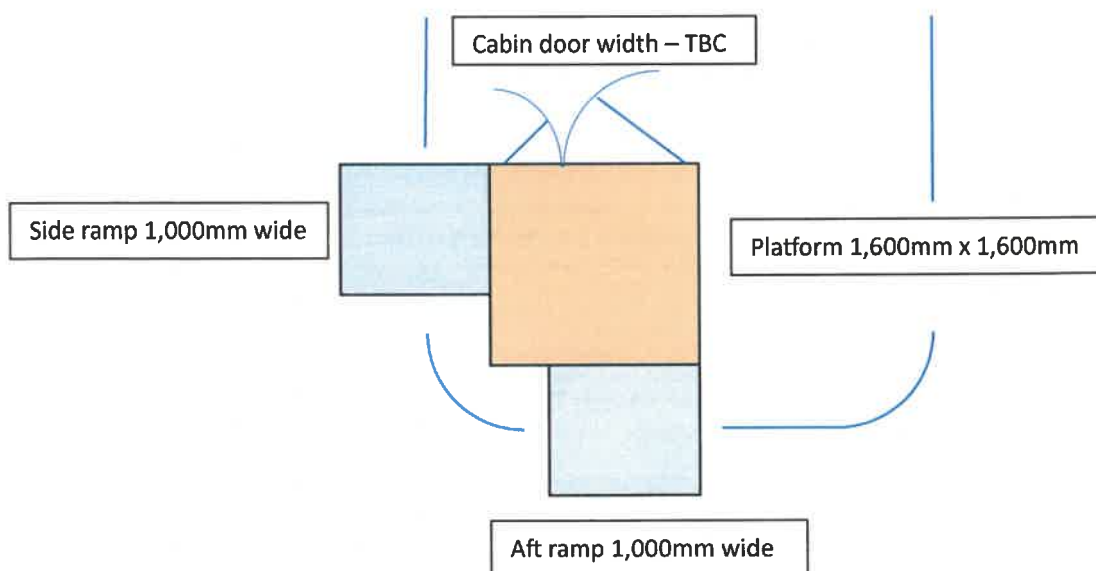

Nancy Bee – max weight on lift 200kg

Hazel – max weight on lift 300kg

Please note these are the maximum dimensions allowing wheelchair access on and off the ramps
(Not to scale, diagrammatic only)